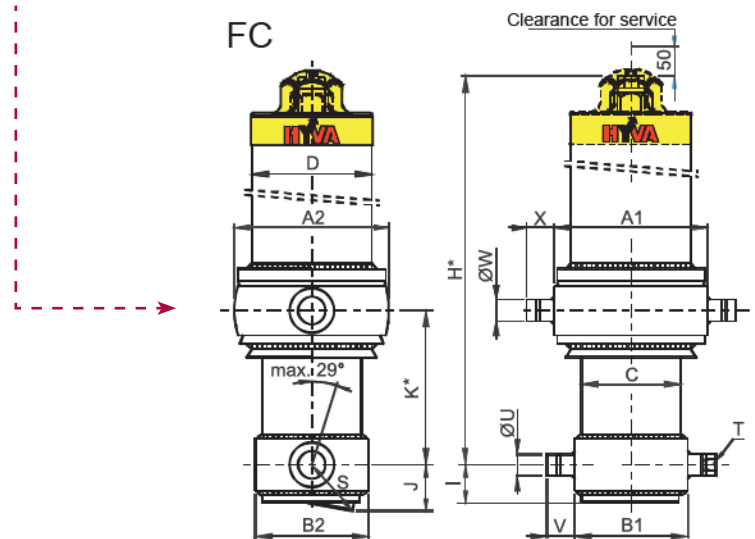

*incl. 0.79" [-0.2";1.2"] pull out on piston

COMPLETE CRADLE KITS FOR FC CYLINDERS

Article Number	Description
015075644	Cradle for FC 4.5/5.5
015075646	Cradle for FC 6.5/7.5

COMPLETE CRADLE KITS FOR FC CYLINDERS

Pos	Kit Number	Description
	015075644	
1	(x1) 73259910	Cylinder Cradle
2	(x2) 015075652	U-Bracket 4.5/5.5/6.5/7.5 for cradle
3	(x2) 015075655	4.5/5.5 Bracket Plate Assembly
4	(x8) 65000463	Hex bolt G5 5/8" 11UN 3/4" x 1 3/4"
5	(x8) 65000464	Spring Washer 5/8"
	015075646	
1	(x1) 73259910	Cylinder Cradle
2	(x2) 015075652	U-Bracket 4.5/5.5/6.5/7.5 for cradle
3	(x2) 015075657	6.5/7.5 Bracket Plate Assembly
4	(x8) 65000463	Hex bolt G5 5/8" 11UN 3/4" x 1 3/4"
5	(x8) 65000464	Sprint washer 5/8"